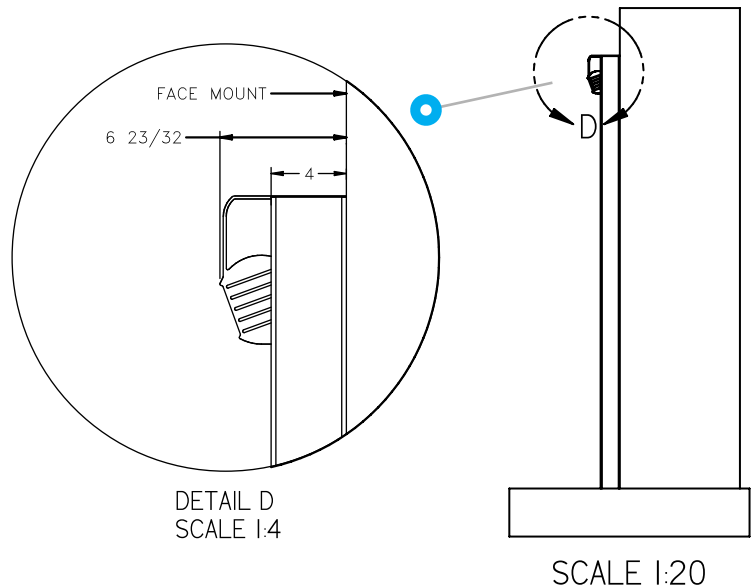

### Surface Mount Profile

Energy Efficient Surface Mount

120" Automatic Beer Cave

### Surface Mount Distances

### Surface Mount ABC NCO's

Surface Mount

NET OPENING WIDTH/HEIGHT		
Overall Size	Actual NCO	
78"	73-1/8"	82"
108"	101-3/4"	82"
120"	113-3/4"	82"
144"	137-3/4"	82"
192"	185-3/4"	82"

NET CLEARING DOOR OPENING	
SIZE	OPENING
78"	33"
108"	42"
120"	48"
144"	63"