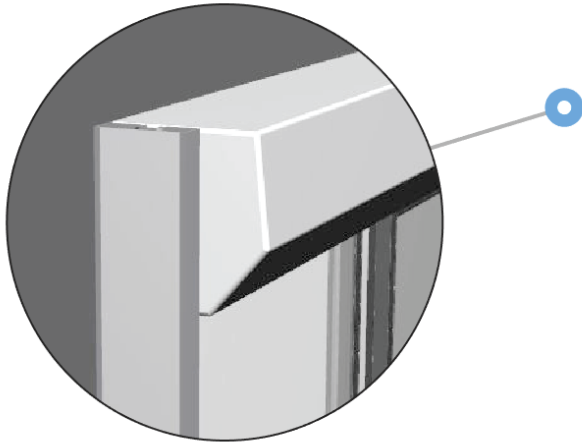

Surface Mount Profile

Energy Efficient Surface Mount