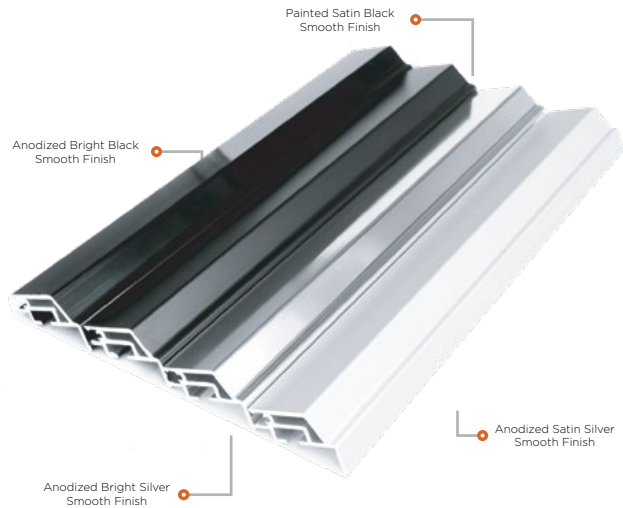

Finishes Available