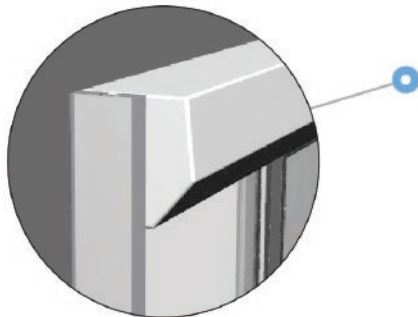

Surface Mount Profile

Additional NCO Information

Surface Mount ABC NCO's

Overall Size	Actual NCO
78" x 90 1/16"	73-1/8" x 82"
108" x 90 1/16"	101-3/4" x 82"
120" x 90 1/16"	113-3/4" x 82"
144" x 90 1/16"	137-3/4" x 82"

Surface Mount Distances

Energy Efficient Surface Mount

120" Automatic Beer Cave