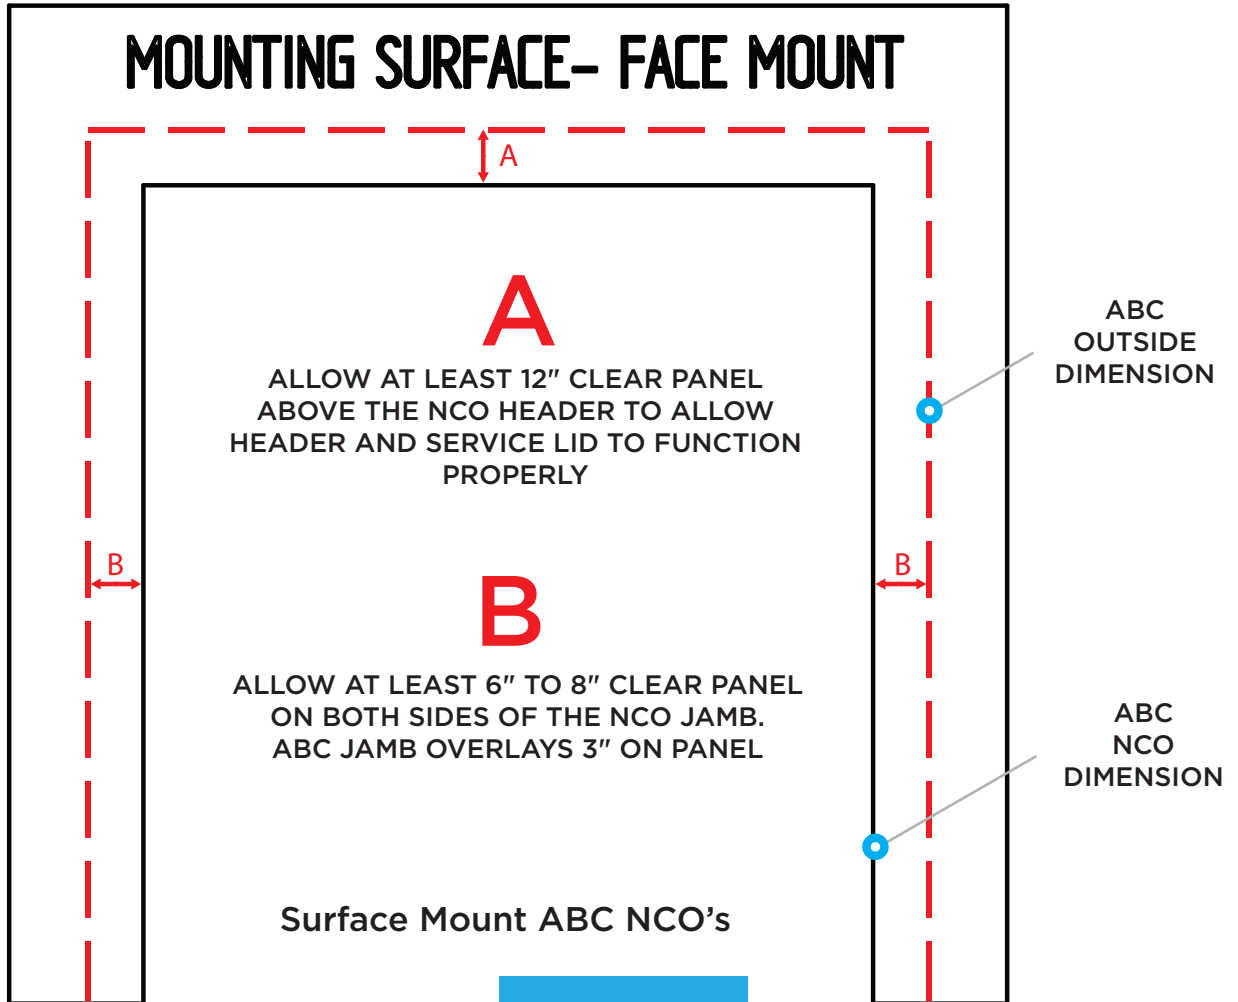

Surface Mount Profile

Additional NCO Information

Surface Mount ABC NCO's

Overall Size	Actual NCO
78" x 90 1/16"	73-1/8" x 82"
108" x 90 1/16"	101-3/4" x 82"
120" x 90 1/16"	113-3/4" x 82"
144" x 90 1/16"	137-3/4" x 82"

Surface Mount Distances

Energy Efficient Surface Mount

120" Automatic Beer Cave