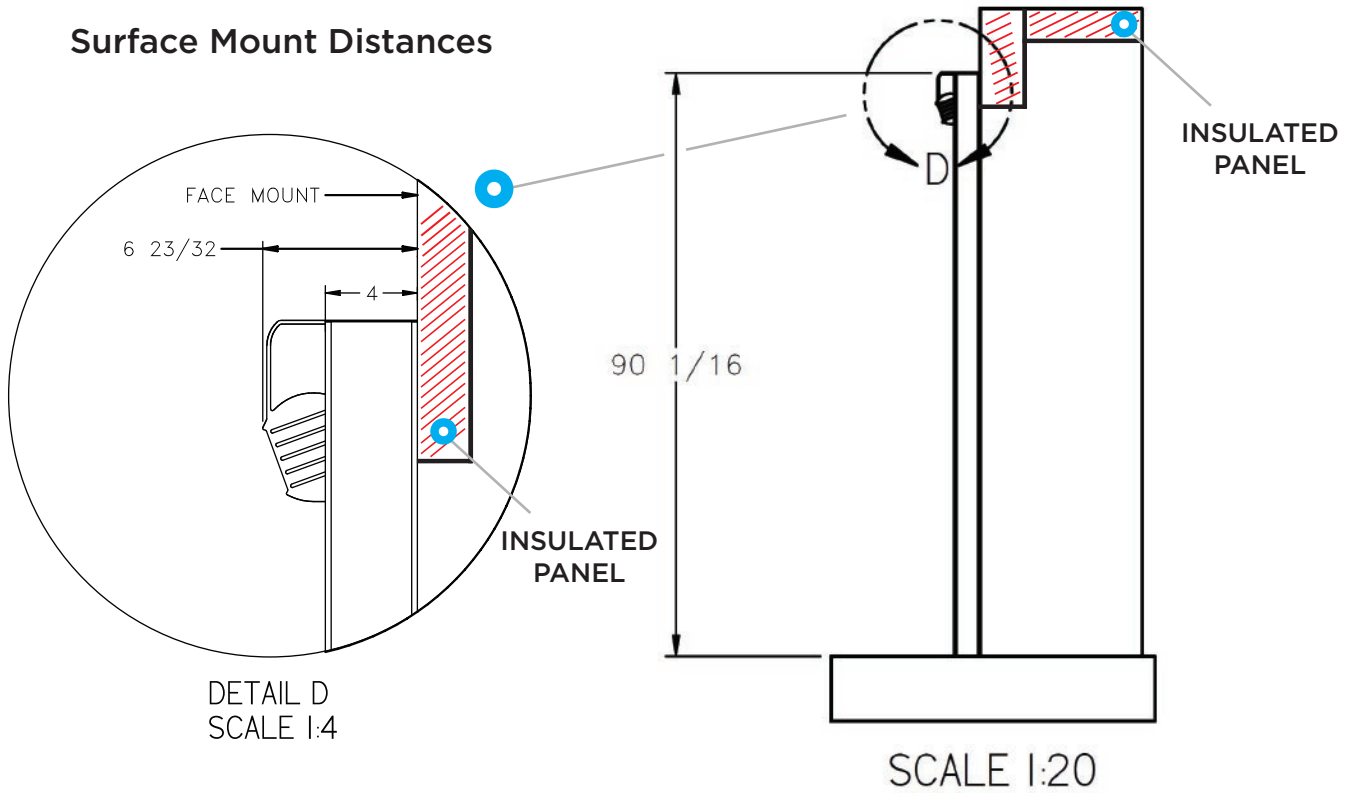

Surface Mount Profile

Additional NCO Information

Surface Mount ABC NCO's

Overall Size	Actual NCO
78" x 90 1/16"	73-1/8" x 82"
108" x 90 1/16"	101-3/4" x 82"
120" x 90 1/16"	113-3/4" x 82"
144" x 90 1/16"	137-3/4" x 82"

Surface Mount Distances

Energy Efficient Surface Mount

120" Automatic Beer Cave