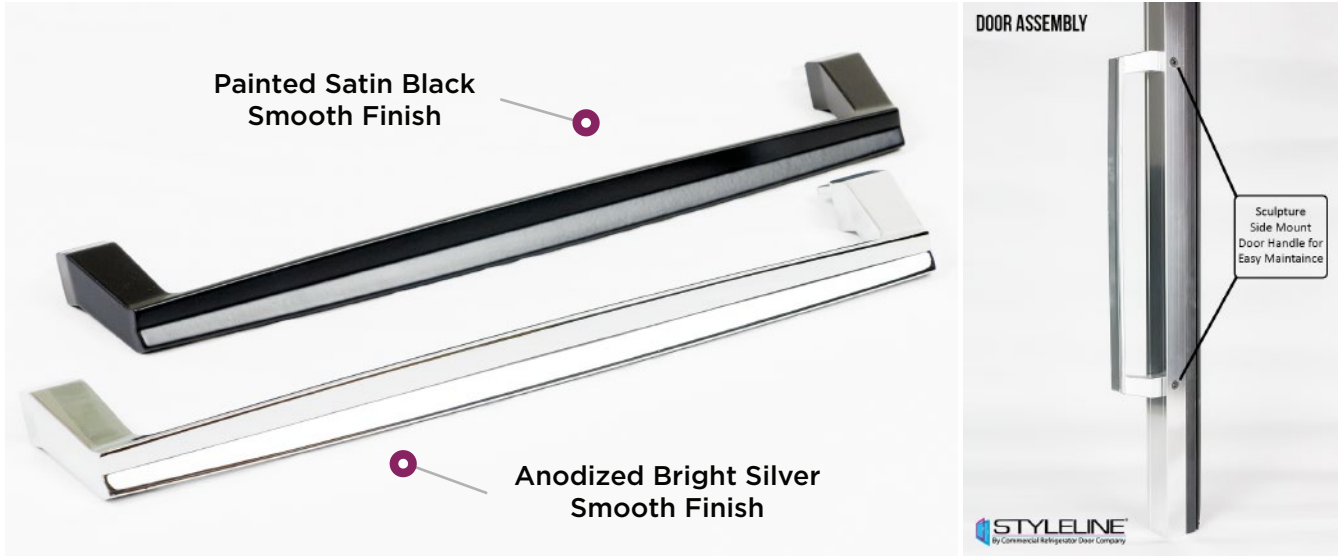

STYLELINE[®] DOE Compliant Offset Standard Door Handle.
Limited To **STYLELINE CL Series, Half Doors And Heavy Duty Entrance Doors Models Only.**

Finishes & Colors Available: Satin Black, Bright Black, and Bright Silver.