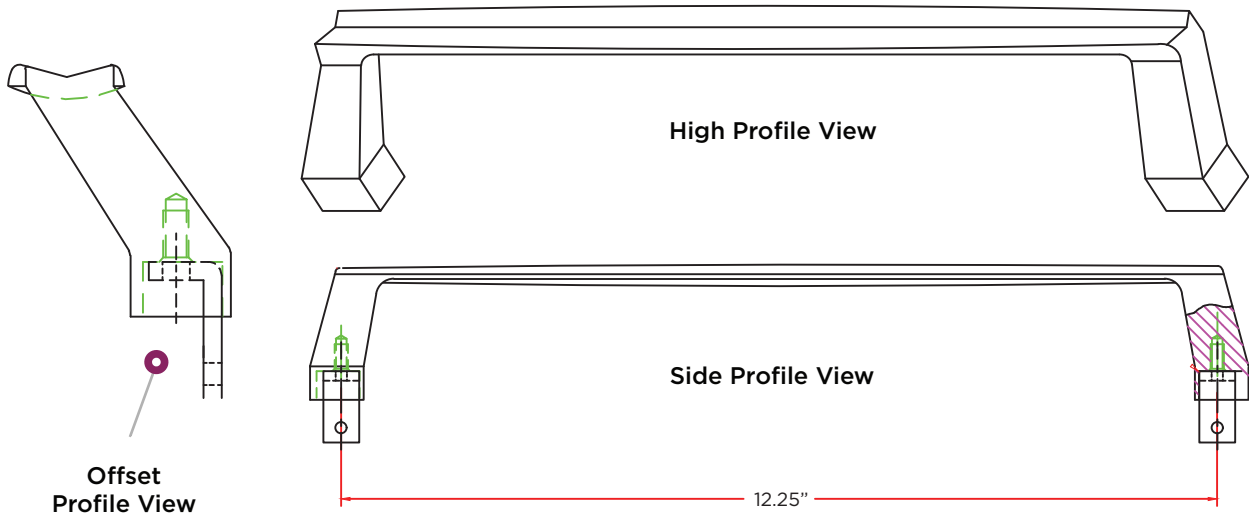

STYLELINE[®] DOE Compliant Offset Standard Door Handle.
Limited To **STYLELINE CL Series, Half Doors And Heavy Duty Entrance Doors Models Only.**

Finishes & Colors Available: Satin Black, Bright Black, and Bright Silver.