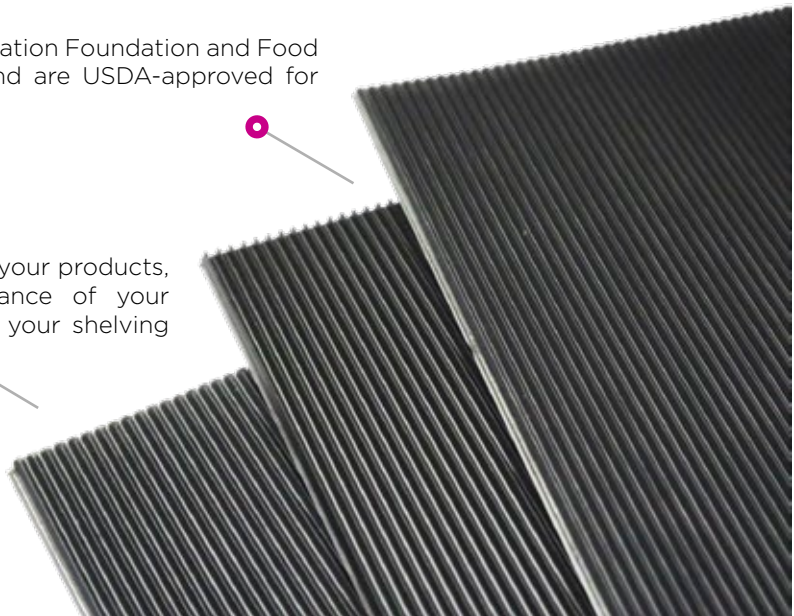

Glide Sheets are made of durable, high-impact styrene with a concentrated silicone additive. They deliver an extremely low coefficient of friction that maximizes the efficiency of gravity-fed shelf systems. The perfect accessory for our SLIDE Trac & Super Slide Trac Shelving System.

STYLELINE Super Slide Trac Shelving System Shown

Glide Sheets comply with National Sanitation Foundation and Food and Drug Administration standards, and are USDA-approved for use in food stores.

Provide your customers easy access to your products, improve the cleanliness and appearance of your shelves, and increase the efficiency of your shelving systems.

Glide Sheets are available in black or white. On-site trimming may be required to meet your exact shelving system width.