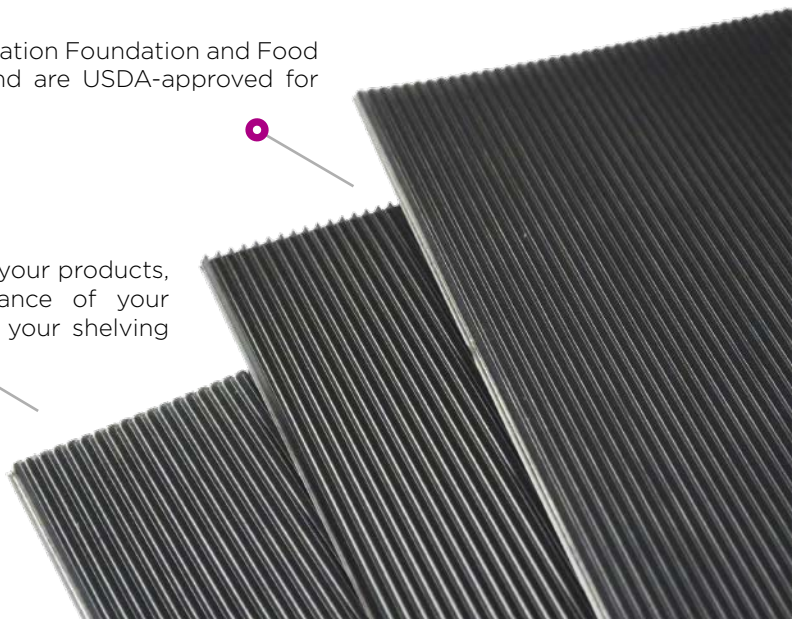

Glide Sheets are made of durable, high-impact styrene with a concentrated silicone additive. They deliver an extremely low coefficient of friction that maximizes the efficiency of gravity-fed shelf systems. The perfect accessory for our SLIDE Trac & Super Slide Trac Shelving System.

STYLELINE Super Slide Trac Shelving System Shown

Glide Sheets comply with National Sanitation Foundation and Food and Drug Administration standards, and are USDA-approved for use in food stores.

Provide your customers easy access to your products, improve the cleanliness and appearance of your shelves, and increase the efficiency of your shelving systems.

Glide Sheets are available in black or white. On-site trimming may be required to meet your exact shelving system width.