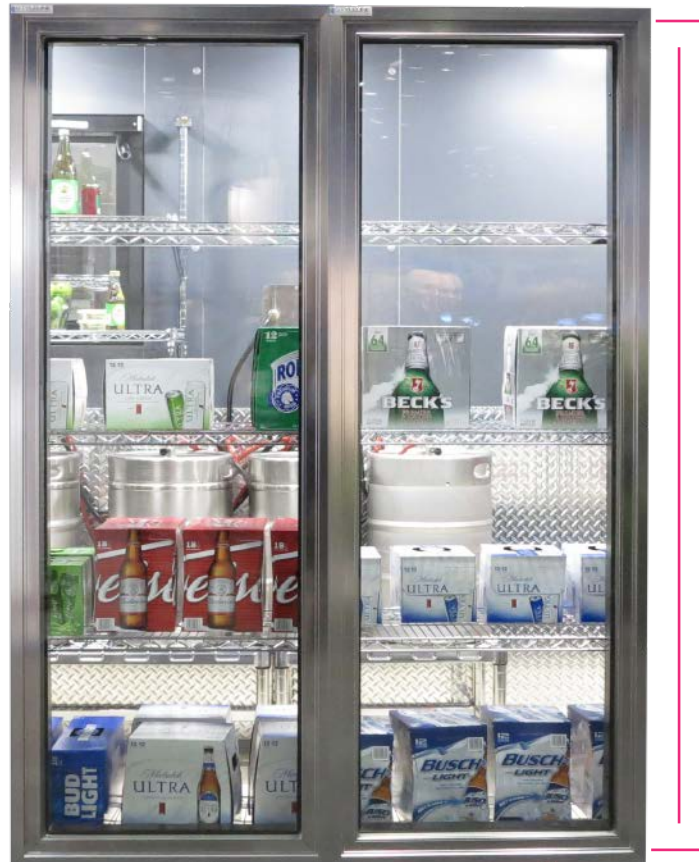

Fixed Windows are perfect for beer cave applications and supermarkets. Designs incorporate STYLELINE® CL Series technology which meets or exceeds **DOE 2017 standards.**

Net Cooler Opening Height

Net Cooler Opening Width