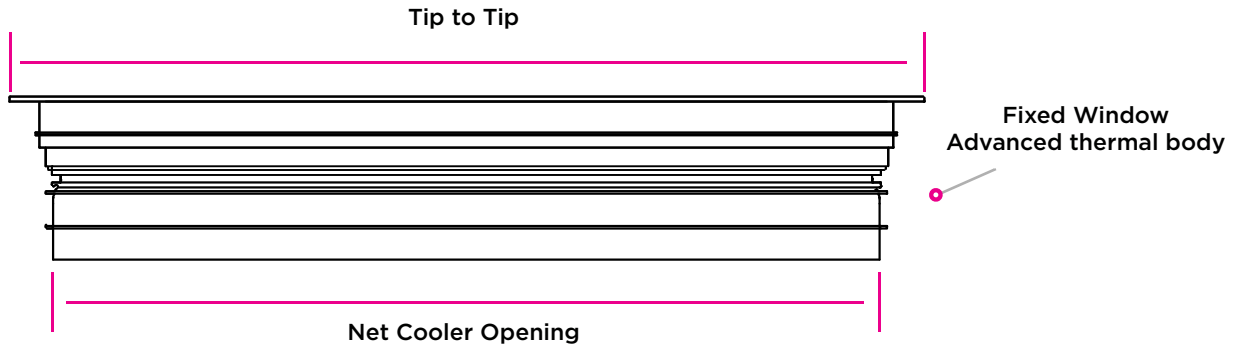

Top View

Front View

Side View

Department Of Energy (DOE) 2017 Compliant