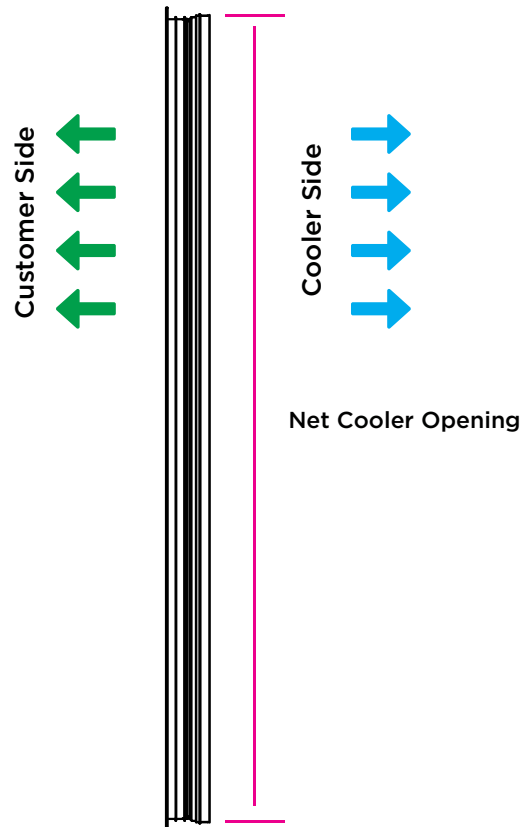

Fixed Window Trim Frame (Silver)

Finishes Available

Internal Trim Frame (Optional)

Standard Window Sizes & Net Cooler Openings

Window Width	Window Height	NCO Width	NCO Height	Window Part Numbers	Trim Part Numbers
12	60	12	60	FHB04T5BDU	FTB04T5BDU
18	60	18	60	FHB05LBBDU	FTB05LBBDU
24	60	24	60	FHB06FHBDU	FTB06FHBDU
30	60	30	60	FHB07APBDU	FTB07APBDU
36	60	36	60	FHB085YBDU	FTB085YBDU
40	60	40	60	FHB08LRBDU	FTB08LRBDU
48	60	48	60	FHB09PEBDU	FTB09PEBDU
12	63	12	64 5/8	FHB04T5C43	FTB04T5C43
18	63	18	64 5/8	FHB05LBC43	FTB05LBC43
24	63	24 5/16	64 5/8	FHB06GMC43	FTB06GMC43
26	63	27 1/16	64 5/8	FHB06UUC43	FTB06UUC43
30	63	31	64 5/8	FHB07EFC43	FTB07EFC43
36	63	36	64 5/8	FHB085YC43	FTB085YC43
40	63	40	64 5/8	FHB08LRC43	FTB08LRC43
48	63	48	64 5/8	FHB09PEC43	FTB09PEC43
30	66	31	67 9/16	FHB07EFCEU	FTB07EFCEU
12	72	12	73 9/16	FHB04T5DA5	FTB04T5DA5
18	72	18	73 9/16	FHB05LBDA5	FTB05LBDA5
24	72	24 5/16	73 9/16	FHB06GMDA5	FTB06GMDA5
26	72	27 1/16	73 9/16	FHB06UUDA5	FTB06UUDA5
30	72	31	73 9/16	FHB07EFDA5	FTB07EFDA5
36	72	36	73 9/16	FHB085YDA5	FTB085YDA5
40	72	40	73 9/16	FHB08LRDA5	FTB08LRDA5
48	72	48	73 9/16	FHB09PEDA5	FTB09PEDA5
26	80	27 1/16	81 1/2	FHB06UUECK	FTB06UUECK
30	80	31	81 1/2	FHB07EFECK	FTB07EFECK
24	24	24	24	FHB06FH6FH	FTB06FH6FH
30	30	30	30	FHB07AP7AP	FTB07AP7AP
36	36	36	36	FHB085Y85Y	FTB085Y85Y
40	40	40	40	FHB08LR8LR	FTB08LR8LR
48	48	48	48	FHB09PE9PE	FTB09PE9PE

Net Cooler Opening (NCO) dimensions accommodate trim frame (sold separately) openings.
All dimensions are in inches.

Additional \$750 design and set up fee applies to all non-standard window sizes.
Call for details and pricing.

Department Of Energy (DOE) 2017 Compliant

Top View

Front View

Side View

Department Of Energy (DOE) 2017 Compliant

Top View

Front View