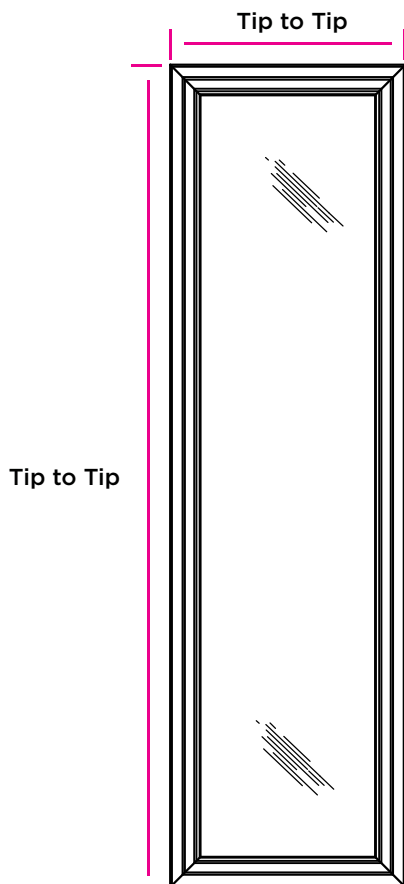

Top View

Front View

Side View

Department Of Energy (DOE) 2017 Compliant