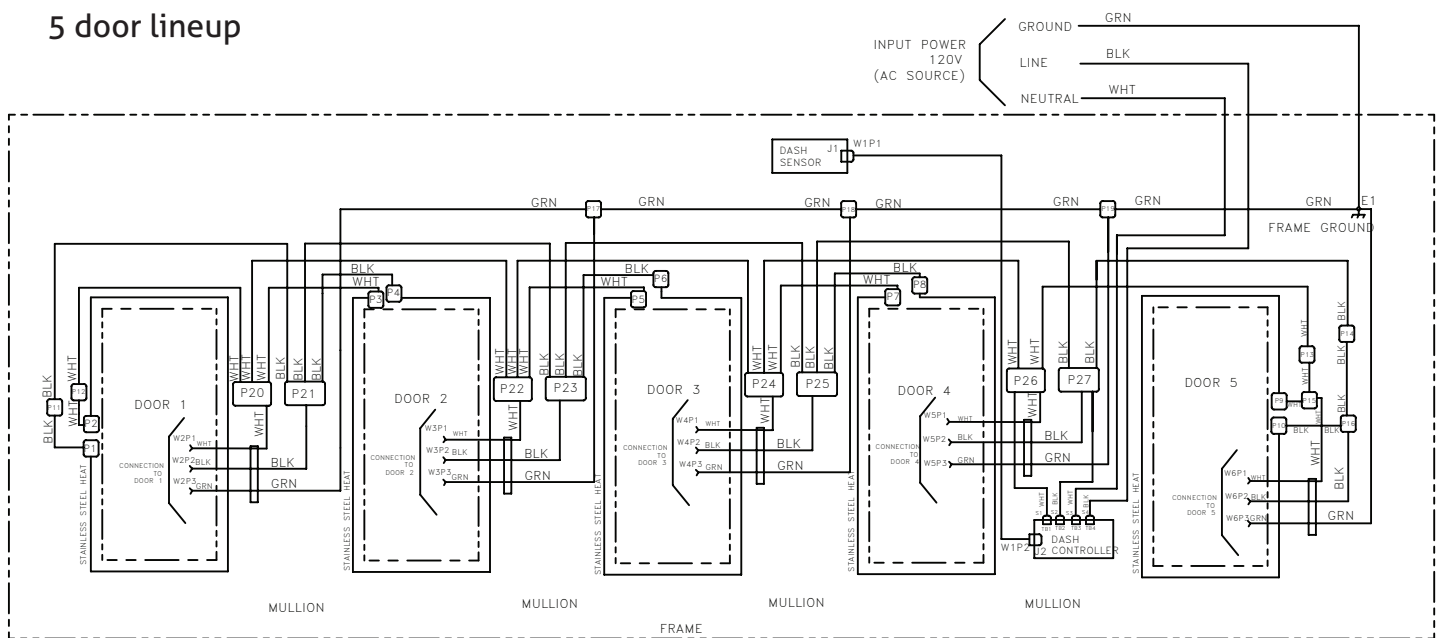

Heater Wiring Diagram - Normal Temp Only

Heater Wiring Diagram - High Humidity & Low Temp Only

More diagrams available at www.styleline.com