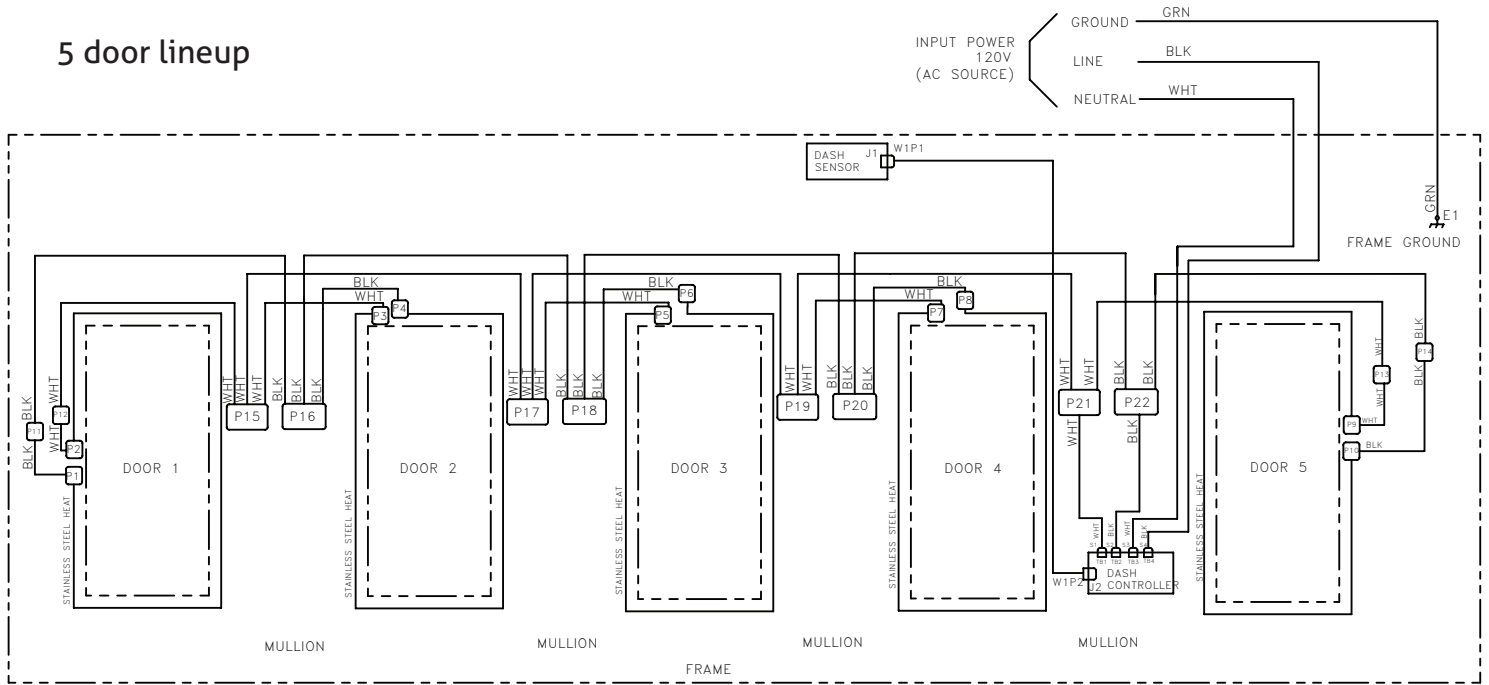

Heater Wiring Diagram - Normal Temp Only

Heater Wiring Diagram - High Humidity & Low Temp Only

More diagrams available at www.styleline.com